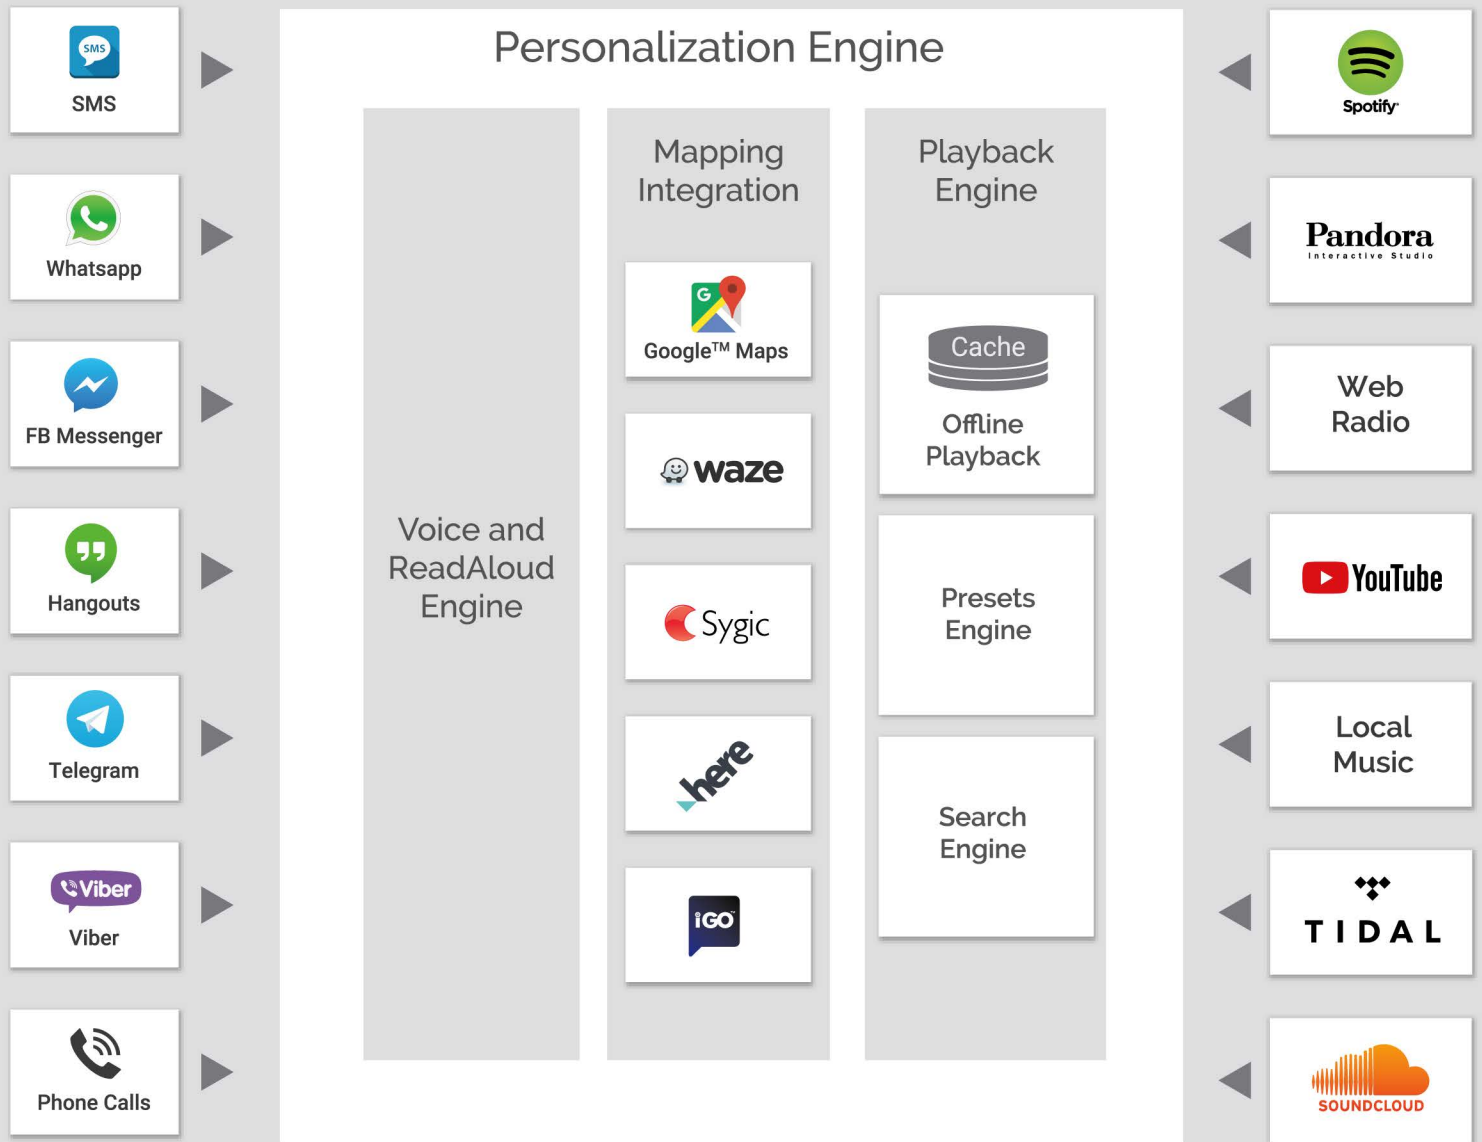

Connected User Interface

- Customizable platform
- Personalized for each driver
- Integrated with most popular music sources
- Cross music source search and presets
- Support offline playback for all music sources (premium req)
- Support majority of communication applications
- Support most popular mapping applications
- Optimized for voice driven and audible feedback